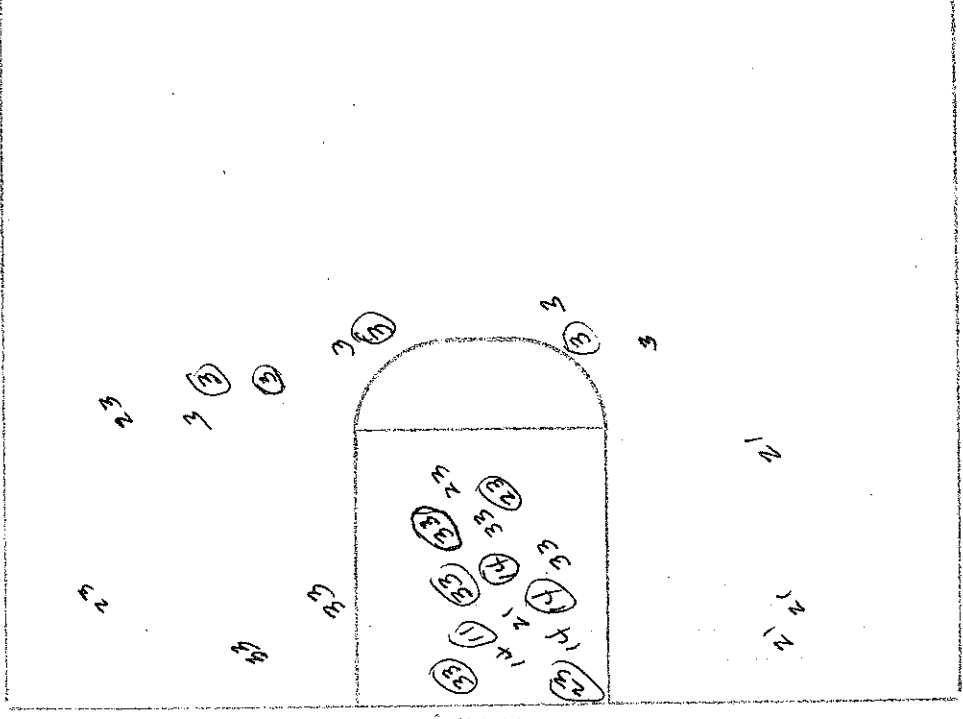

Attempted 29
Made 25
Percentage _____

Layups