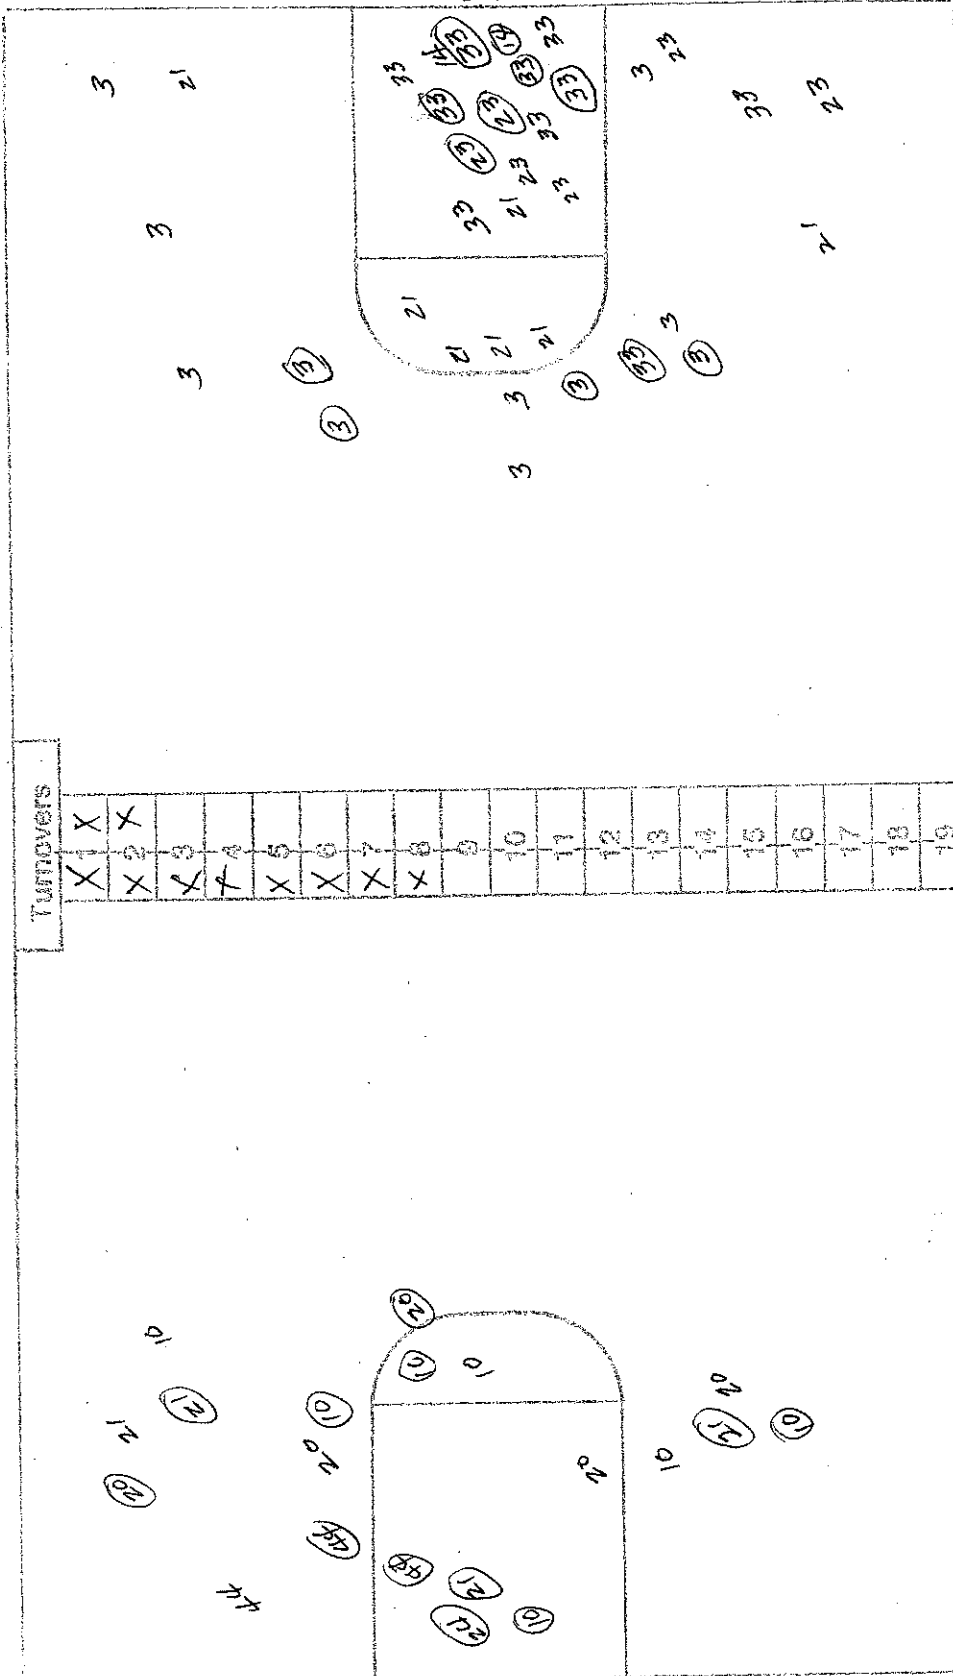

Second Quarter

7:35	foul on Taylor P1,T3		
7:24		16-14	Adkins 22 ft jumper in-out-in
6:12	Houston 13 ft jumper L side	18-14	
5:53		18-16	Burchell layup (Pelphrey)
5:02	Bell fouls P1,T4		
4:19		18-18	Pelphrey rebound bucket
4:03	Houston does it again from 12 ft	20-18	
3:39		20-20	Adkins answers 15 ft R side
2:48	Houston FT+FT	22-20	foul on Burchell P1,T5 BONUS
2:12		22-22	Couch 10 ft in the lane
1:52	Lacey FTA+		foul on Adkins P1
1:42		22-24	Pelphrey turns across the lane
1:07	foul on Riesenber P2,T5 BONUS	22-25	Couch FT+FTA
0:50	Bell hangs, clutches, looks, and shoots w/the rebound in the lane	24-25	
		HALF	

Second Half

Grade 13-2

(Circle one)

Layups

Team Carrollville 54

Team Bohard 61

Attempted 32

Made 12