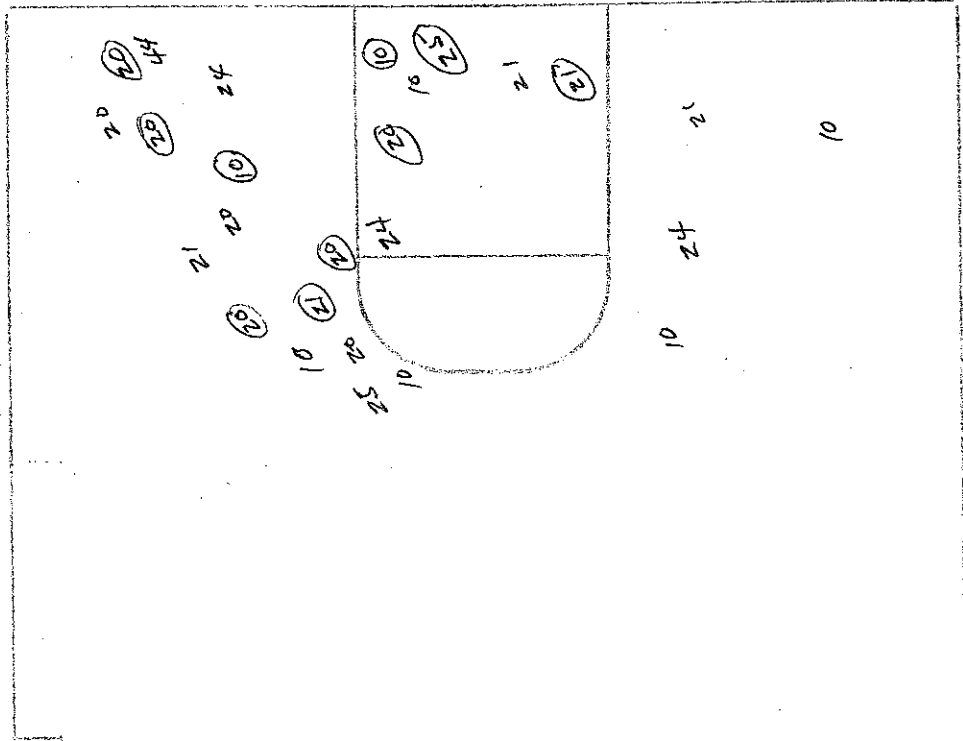

NCAA BASKETBALL SHOT CHART

Game 13-1 First Half Second Half
(Circle one)
Layups

Team Ballard 24

Attempted 26
Made 10
Percentage _____

Turnovers
X
X
X
X

Team Paintsville 25